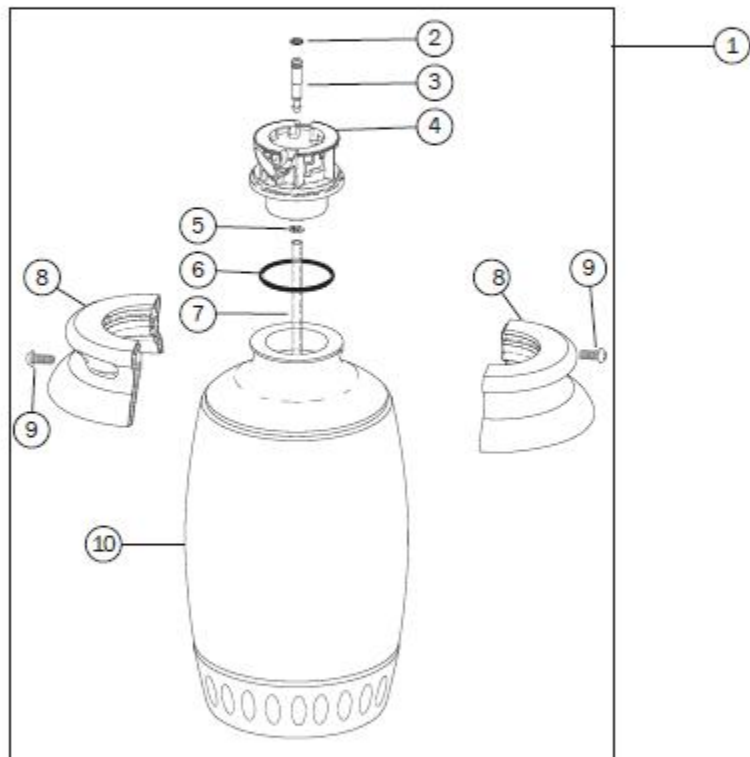

## A-dec 500 and 300

REF	DESCRIPTION	WHITE	SURF	PRICE
1	Water Bottle Assembly	14.0468.01	14.0468.00	
2	O-ring, AS568-006, 0.114 ID x 0.070 W	030.006.02		
3	Connector, water	14.0457.00		
4	Receptacle	14.0453.00		
5	Retaining ring, external tooth, .187" ID	010.002.00		
6	O-ring, N, 1.612 ID x .103 W (10)	031.130.01		
7	Tube, supply, 8" long	14.0467.00		
8	Clamp, water bottle	14.0458.01	14.0458.00	
9	Screw, button head socket, 10-32 x 1/2	005.110.00		
10	Water bottle with base	14.0466.01	14.0466.00	

Note: Use care when servicing this water bottle, be sure to align the clamp with the detent on the bottle to successfully reassemble the parts without causing damage.