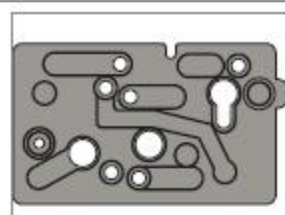

Diaphragms and Gaskets

Black
23.0196.01 (5)

Black
23.0198.01 (5)

Black
24.0137.01 (10)

Red
38.0550.01 (5)

Black
38.0118.01 (5)

Black
38.0711.01 (5)

Black
22.0440.02 (10)
22.0440.01 (50)

Black
24.0136.01 (10)

Black
38.0179.02 (10)

Clear
38.0507.01 (10)

Clear
35.0574.01 (5)

Black
38.1787.01 (5)

Black
38.0519.01 (10)

Clear
29.0050.01 (5)

Clear
38.0186.02 (10)
38.0186.01 (25)

Black
38.0054.02 (10)
38.0054.01 (50)

Black
75.0911.01 (5)

Black
38.0120.01 (5)

Black
40.0756.01 (5)

NOTE: Number in parentheses indicates quantity.

Diaphragm and gasket illustrations are not to scale.