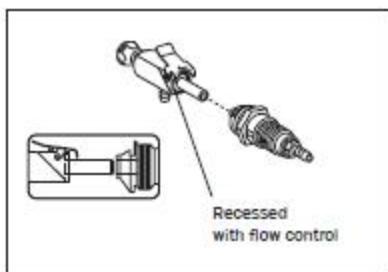

Quick-Disconnects (QD)

Quick Disconnect Fittings for Self-contained Water

13.0375.00	Male	1/4" OD with 1/4" barb	
026.125.00	Female	1/4" ID with 1/4" & 1/8" barb	
90.0370.00	Kit*		

Quick Disconnect Fittings for City Water

13.0381.00	Male	1/4" OD with 1/4" barb	
026.131.00	Female - Cascade	1/4" ID with 1/4" barb	
026.157.00	Female - Performer	1/4" ID with 1/8" barb	
026.134.00	Kit* - Cascade		
76.2025.00	Kit* - Performer		