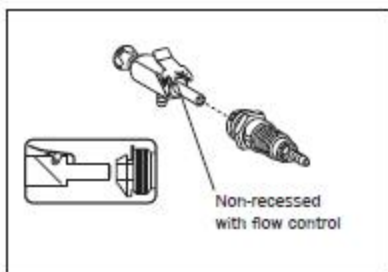

Quick-Disconnects (QD)

Quick Disconnect Fittings for Self-contained Water

13.0375.00	Male	1/4" OD with 1/4" barb	
026.125.00	Female	1/4" ID with 1/4" & 1/8" barb	
90.0370.00	Kit*		

Quick Disconnect Fittings for City Water

NOTE: Male and female connectors only connect with items in the same table, they cannot be mixed and matched