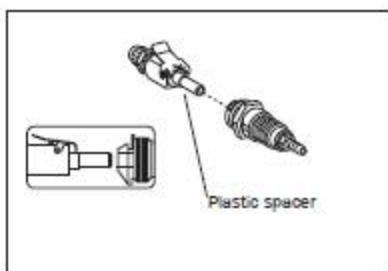

Quick Disconnect Fittings for Air

13.0384.00	Male	1/4" OD with 1/4" poly	
026.132.00	Female	1/4" ID with 1/4" barb	
026.130.00	Kit* - Cascade		
76.2030.00	Kit* - Performer		

*Kits include male and female connectors and required hardware

NOTE: Male and female connectors only connect with items in the same table, they cannot be mixed and matched