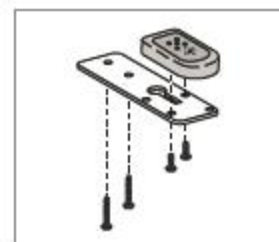

Remote Chair Touchpad