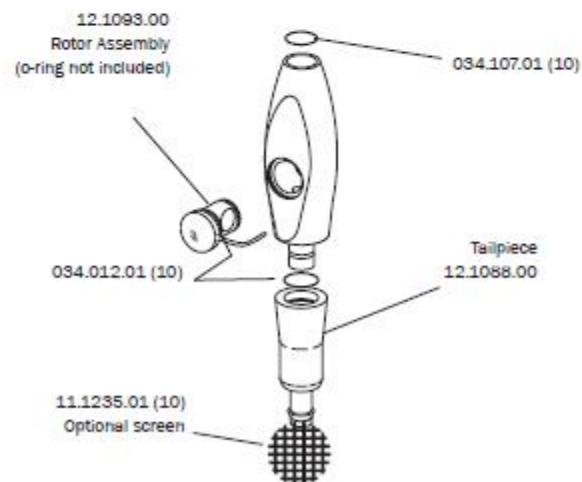

## Large Bore HVE Valve

12.1257.00 without tailpiece

## HVE Valve With Long Tip Holder

11.1336.00 without tailpiece

## Standard Saliva Ejector Valve

12.1258.00 without tailpiece