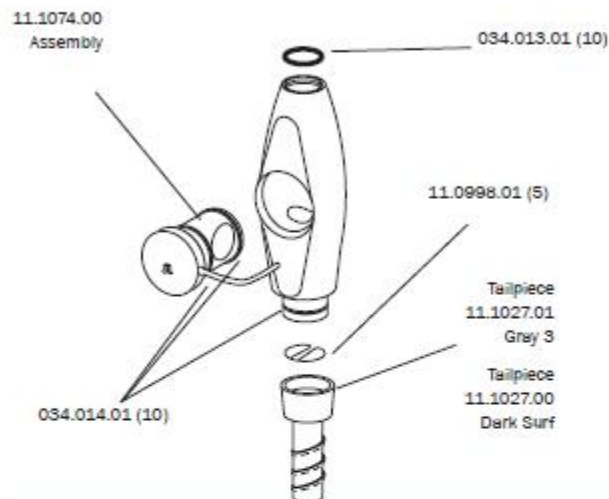

## Large Bore HVE Valve

12.1257.00 without tailpiece

## Standard Saliva Ejector Valve

12.1258.00 without tailpiece