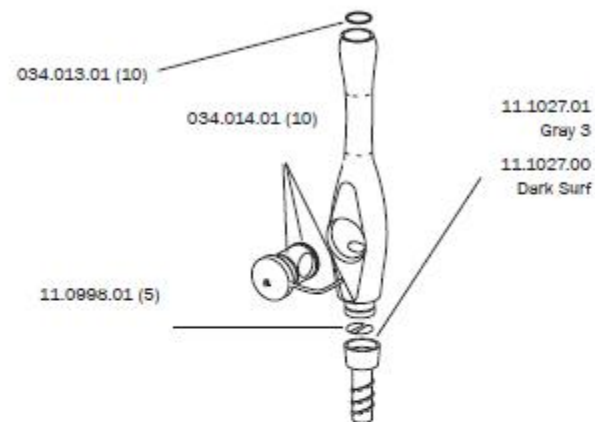

## Standard HVE Valve

11.1335.00 without tailpiece

## Large Bore HVE Valve

12.1257.00 without tailpiece

## HVE Valve With Long Tip Holder

11.1336.00 without tailpiece

## Standard Saliva Ejector Valve

12.1258.00 without tailpiece