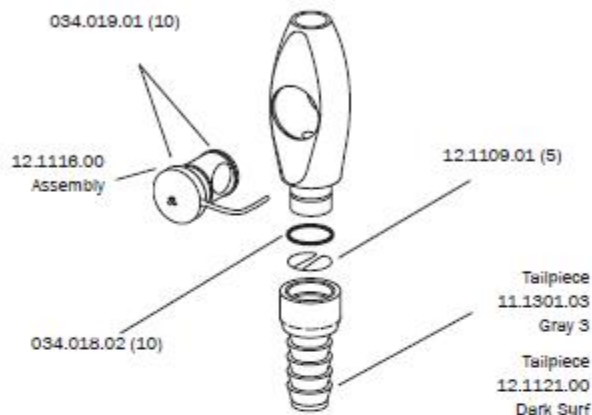

## Large Bore HVE Valve

12.1257.00 without tailpiece

## Standard Saliva Ejector Valve

12.1258.00 without tailpiece