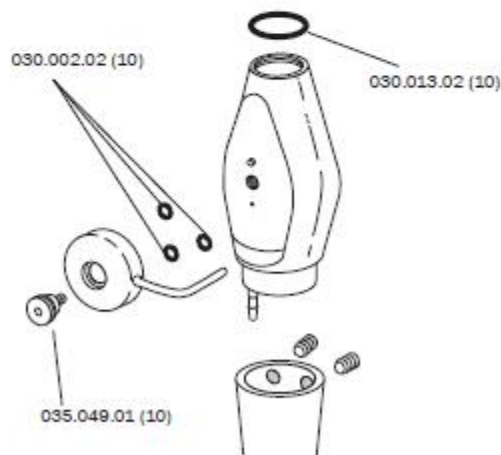

Performer AVS

(After October 1995)

11.1129.00