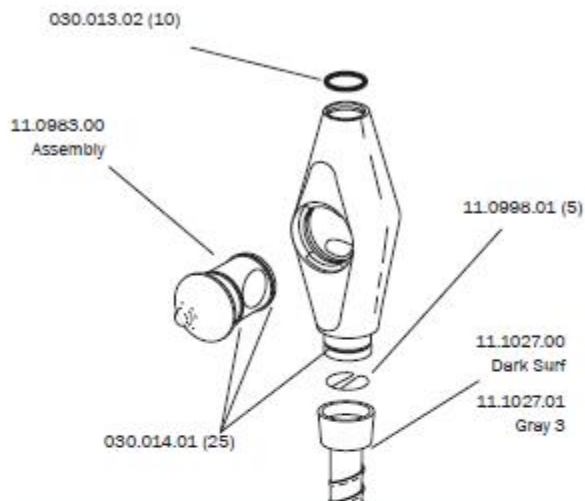

## European HVE For 15 mm Tip

Service Parts Only