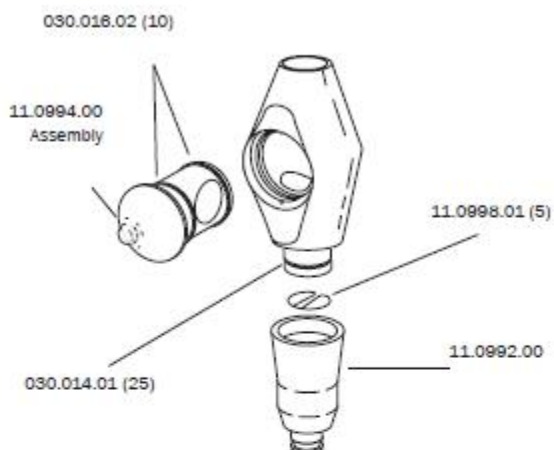

## European HVE For 15 mm Tip

Service Parts Only