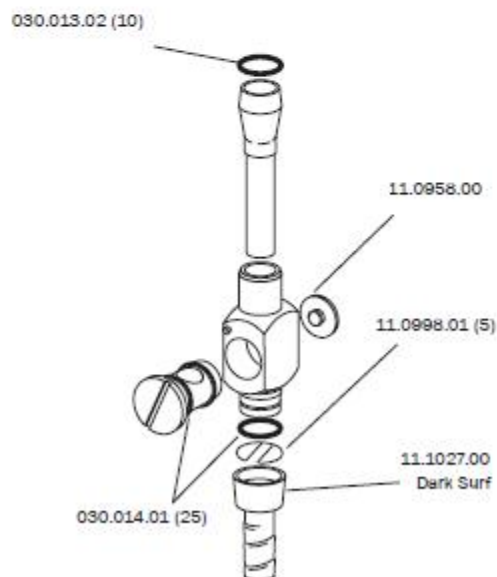

Rotary Valve HVE Non-autoclavable

Service Parts Only