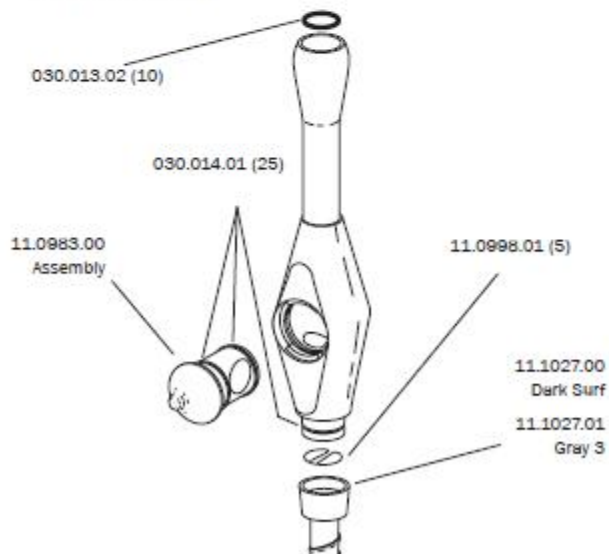

Easy-clean HVE Valve With Long Tip Holder Non-autoclavable

Service Parts Only