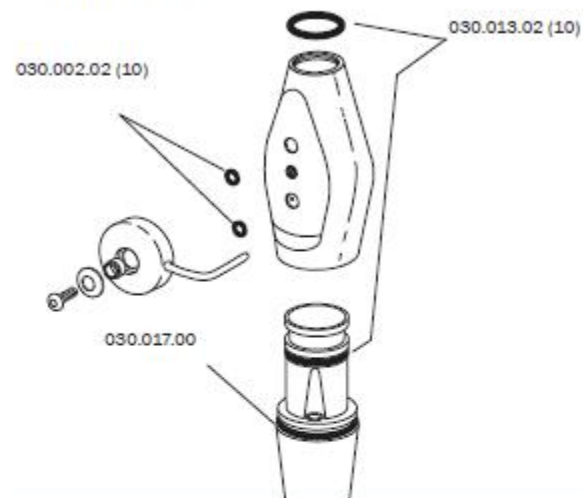

Performer AVS

(Before October 1995)

Service Parts Only