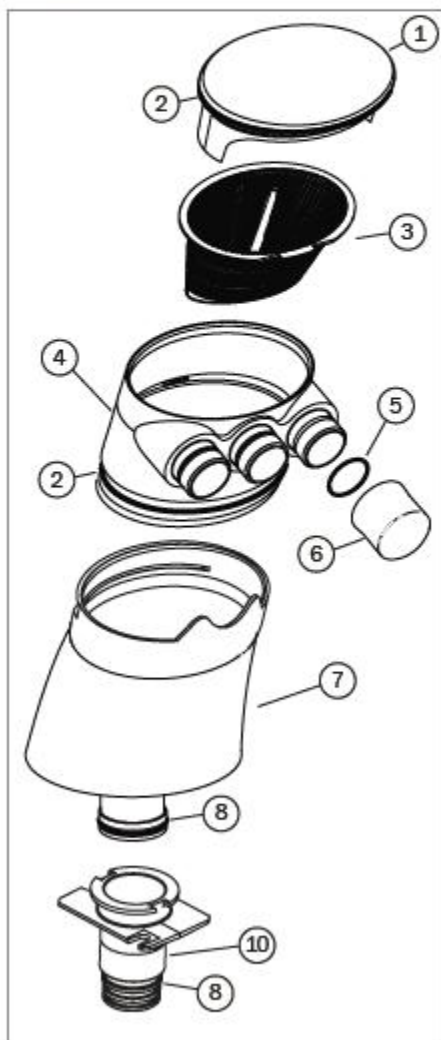

A-dec 500 and 300

DESCRIPTION	SURF	WHITE	PRICE
551 Vacuum Tower Assembly	90.1148.00	90.1148.01	

DESCRIPTION	SURF	WHITE	PRICE
12 O'Clock Vacuum Canister Assembly	90.1284.00	90.1284.01	

REF	DESCRIPTION	SURF	WHITE	PRICE
1	Vacuum Tower Cap includes (1) O-ring	77.0254.01	77.0254.03	
2	O-ring (10)	030.035.02		
3	Screen, trap (10)	11.1284.01		
4	Triple Vacuum Connector includes (3) O-rings	77.0453.00	77.0453.01	
5	O-ring Connector Kit includes (3) O-rings	90.1357.00		
6	15 mm Vacuum Cap includes (1) O-ring	11.1280.01	11.1280.02	
7	551 Vacuum Tower Base w/Funnel includes (1) red O-ring	77.0362.01	77.0362.03	
8	O-ring, Red (10)	035.053.01		
9	12 O'Clock Vacuum Canister Base	77.1104.00	77.1104.01	
10	551 Vacuum Pipe includes (1) red O-ring	77.0121.01	77.0121.03	