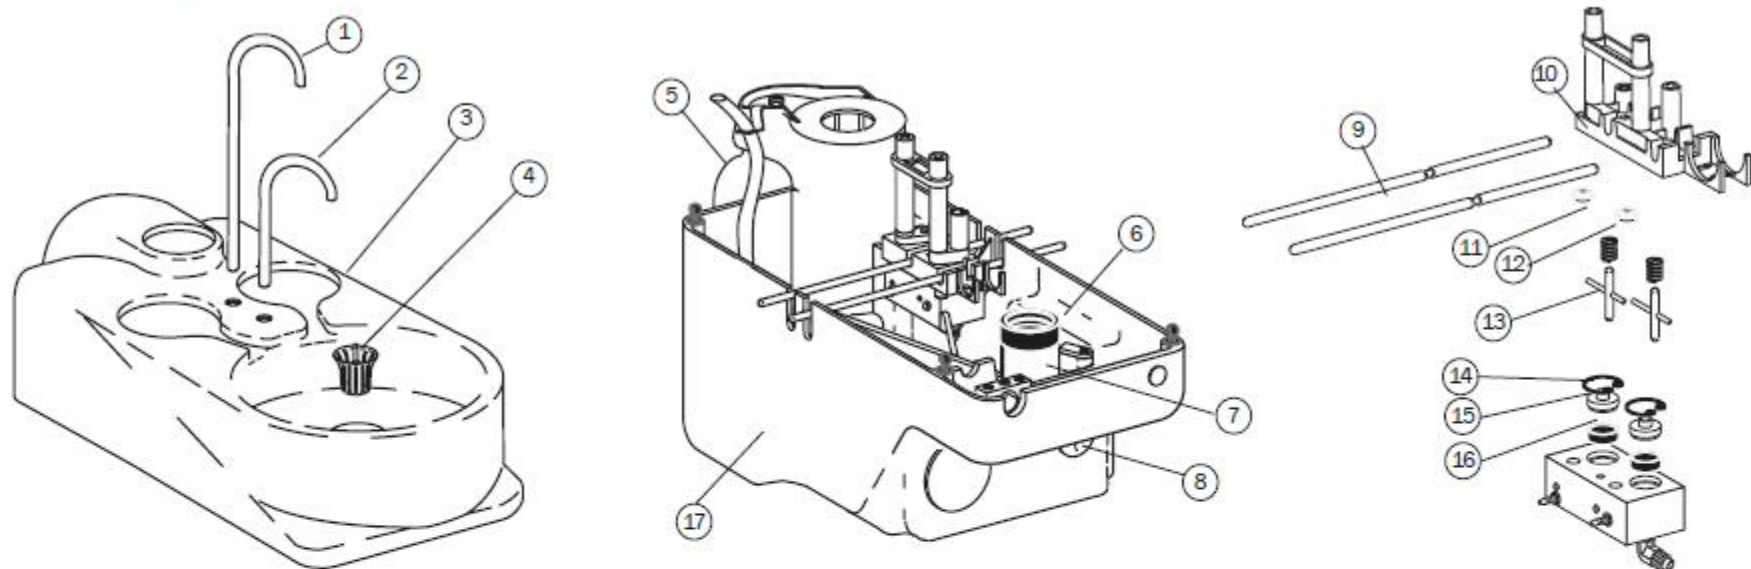

## Performer Cuspidor Bowl

REF NUMBER	DESCRIPTION	PART NUMBER	PRICE
1	Cup fill spout	12.0985.00	
2	Bowl rinse spout	12.0986.00	
3	Cuspidor bowl assembly	76.2011.00	
4	Bowl screen (5)	75.0035.01	
5	750 ml water bottle, cap, and supply tube	14.0416.00	
6	Drain seal	12.0991.00	
7	Drain tube	12.0989.00	
8	Hole plug, 5/8"	018.086.00	
9	Fill/rinse tilt rod (2)	12.0977.01	
10	Water actuator housing	12.0987.00	
11	Water spout seal	12.0988.00	
12	Spring, .420 OD x .88	013.004.00	
13	Actuator	12.1013.00	
14	Retaining ring (10)	010.045.02	
15	Diaphragm retainer	12.0983.00	
16	Water manifold diaphragm (4)	12.0982.01	
17	Performer lower cuspidor housing	76.2020.02	