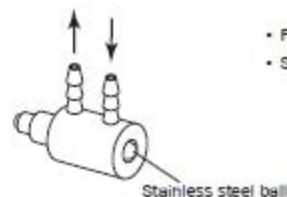

Components

2-Way Push Button Hex Valve

33.0108.02

- For Decade 7283 Cuspidor cup fill and bowl rinse

Toggle Valve

42.0683.04

- For Decade and Century II
- Surf 4 plastic toggle

Long Stem Air Bleed Valve Assembly

33.0025.01

- For Excellence cuspidor cup fill
- For continental bracket and whip assembly

Actuator Rod Assembly, Cuspidor Tower

12.0709.00 Assembly

030.002.02 O-ring (10)

- Fits Excellence cuspidor

2-Way Micro Valve

33.0134.00

- For Cascade bowl rinse and Excellence
- Brass ball

3-Way Micro Valve

33.0138.00

- For Cascade cup fill and Excellence
- Stainless steel ball

2-Way Valve

38.0086.00

- For vacuum cuspidor
- Balanced