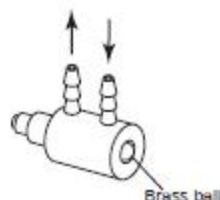

Components

2-Way Push Button Hex Valve

33.0108.02

- For Decade 7283 Cuspidor cup fill and bowl rinse

Toggle Valve

42.0683.04

- For Decade and Century II
- Surf 4 plastic toggle

Long Stem Air Bleed Valve Assembly

33.0025.01

- For Excellence cuspidor cup fill
- For continental bracket and whip assembly

Actuator Rod Assembly, Cuspidor Tower

12.0709.00 Assembly

030.002.02 O-ring (10)

- Fits Excellence cuspidor

2-Way Micro Valve

33.0134.00

- For Cascade bowl rinse and Excellence
- Brass ball

3-Way Micro Valve

33.0138.00

- For Cascade cup fill and Excellence
- Stainless steel ball

2-Way Valve

38.0086.00

- For vacuum cuspidor
- Balanced