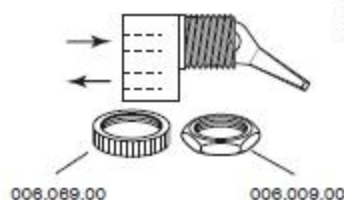

Components

2-Way Push Button Hex Valve

33.0108.02

- For Decade 7283 Cuspidor cup fill and bowl rinse

Toggle Valve

42.0683.04

- For Decade and Century II
- Surf 4 plastic toggle

Long Stem Air Bleed Valve Assembly

33.0025.01

- For Excellence cuspidor cup fill
- For continental bracket and whip assembly

Actuator Rod Assembly, Cuspidor Tower

12.0709.00 Assembly

030.002.02 O-ring (10)

- Fits Excellence cuspidor

2-Way Micro Valve

33.0134.00

- For Cascade bowl rinse and Excellence
- Brass ball

3-Way Micro Valve

33.0138.00

- For Cascade cup fill and Excellence
- Stainless steel ball

2-Way Valve

38.0086.00

- For vacuum cuspidor
- Balanced