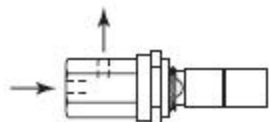

Components

2-Way Push Button Hex Valve

33.0108.02

- For Decade 7283 Cuspidor cup fill and bowl rinse

Toggle Valve

42.0683.04

- For Decade and Century II
- Surf 4 plastic toggle

Long Stem Air Bleed Valve Assembly

33.0025.01

- For Excellence cuspidor cup fill
- For continental bracket and whip assembly

Actuator Rod Assembly, Cuspidor Tower

12.0709.00 Assembly

030.002.02 O-ring (10)

- Fits Excellence cuspidor

2-Way Micro Valve