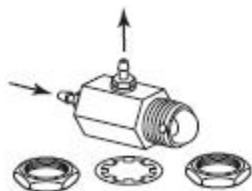

56.0298.00 Double actuator control with catches and brackets, 5543

Water ShutOff Valve

34.0036.00

- For Preference Collection and Preference II sinks

Air/Water Quick-disconnect (QD) Kit

56.0340.00

- Includes mounting bracket, air and water QDs

Actuator Valve

026.096.00

- For door and foot-activated water dispenser

Air Supply Adapter Kit for Faucet Activation

90.0003.00

Shuttle Valve Assembly

026.074.01