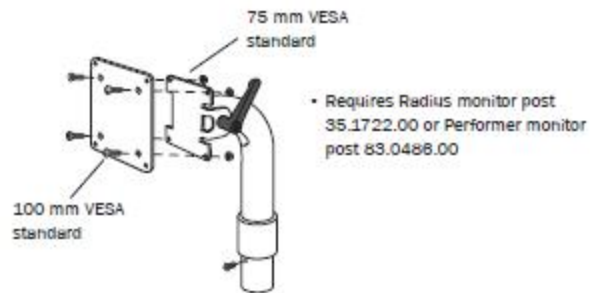

Monitor Mounts

Radius Flat-Panel Mount

35.1723.00

Performer Monitor Post Assembly

83.0486.00

Lever for A-dec 300 monitor mount

025.106.00

Plug A-dec monitor mount flexarm